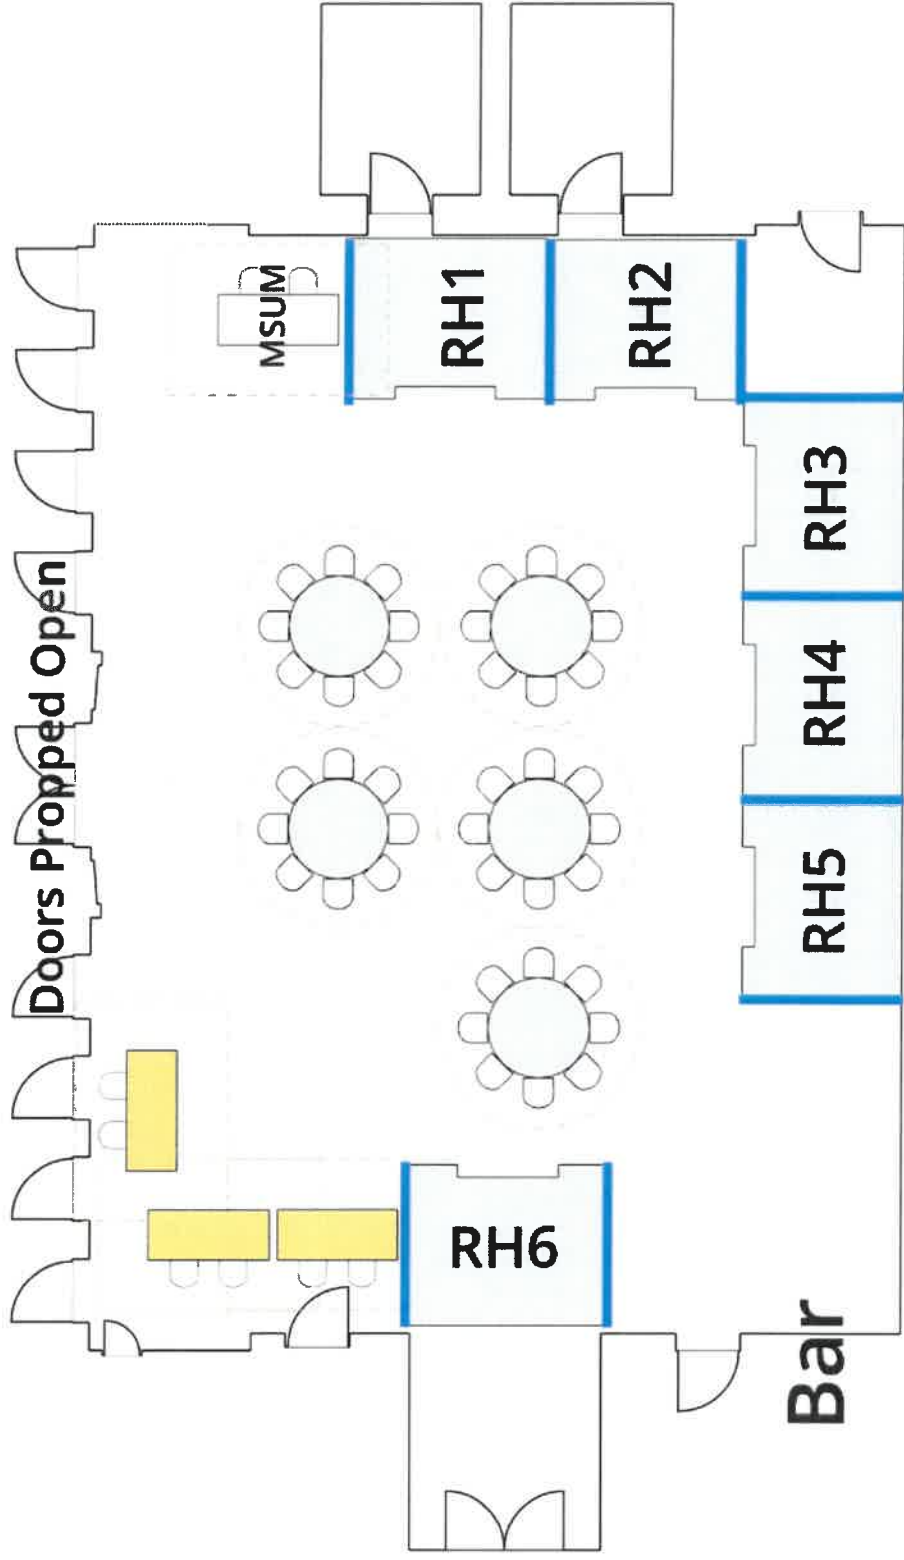

# Arena and Green Room

111 Booths

#107-217

20 Feet

**arena Lobby  
10 Booths**

# Reception Hall - Vendors Booths and Social Bar

Yellow - Media Tables; power to each