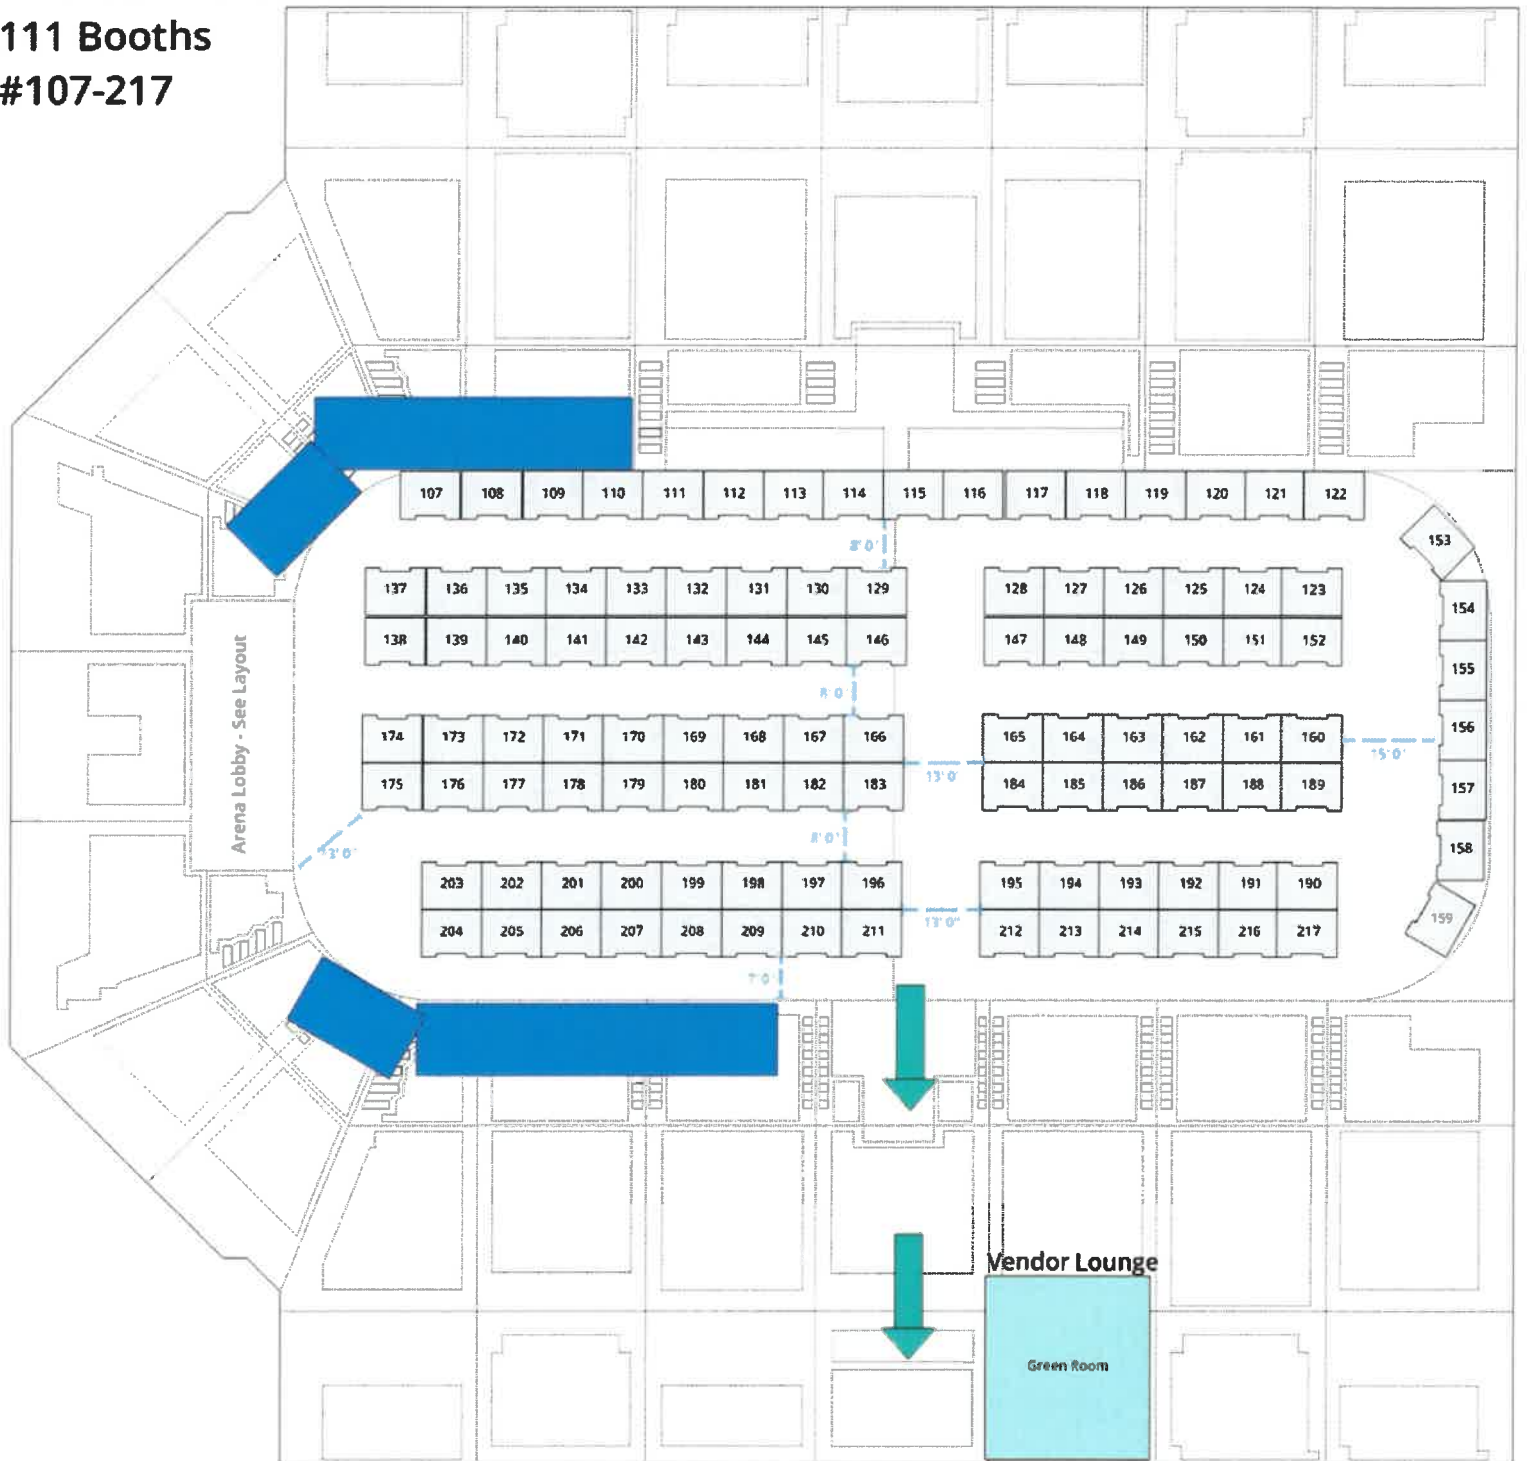

# Arena and Green Room

111 Booths

#107-217

20 Feet

**arena Lobby  
10 Booths**

# Reception Hall - Vendors Booths and Social Bar

Yellow - Media Tables; power to each