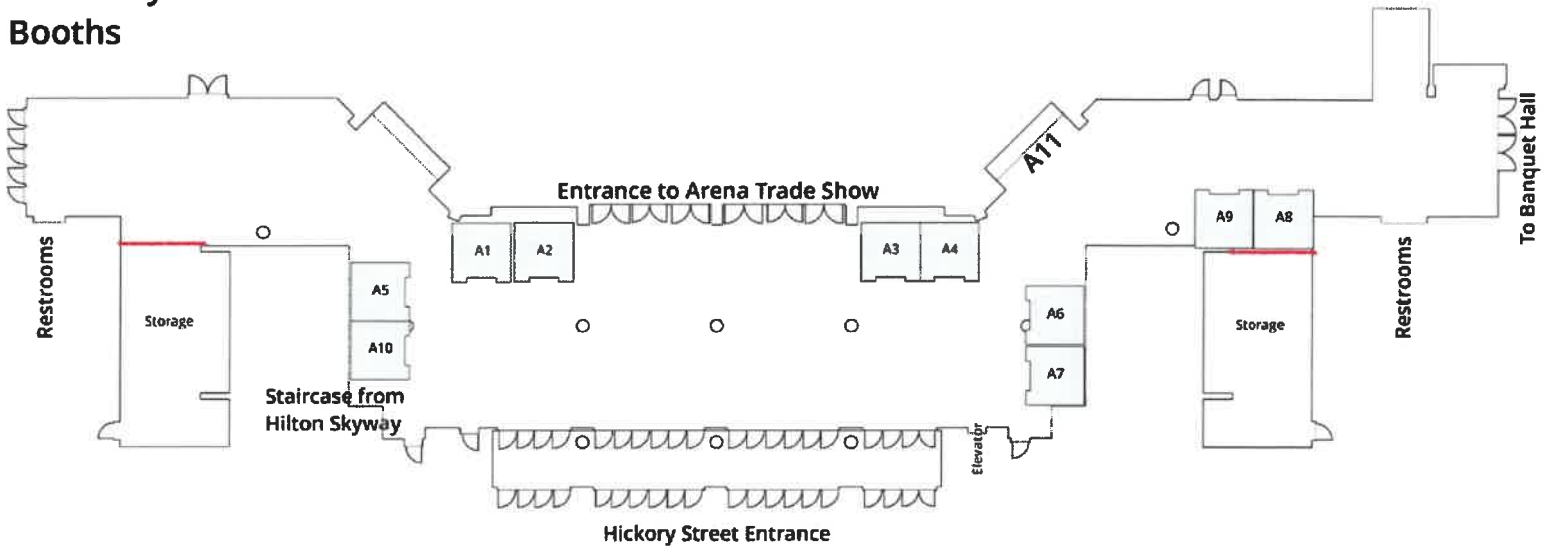

# Arena and Green Room

111 Booths

#107-217

20 Feet

**arena Lobby  
10 Booths**

# Reception Hall - Vendors Booths and Social Bar

Yellow - Media Tables; power to each