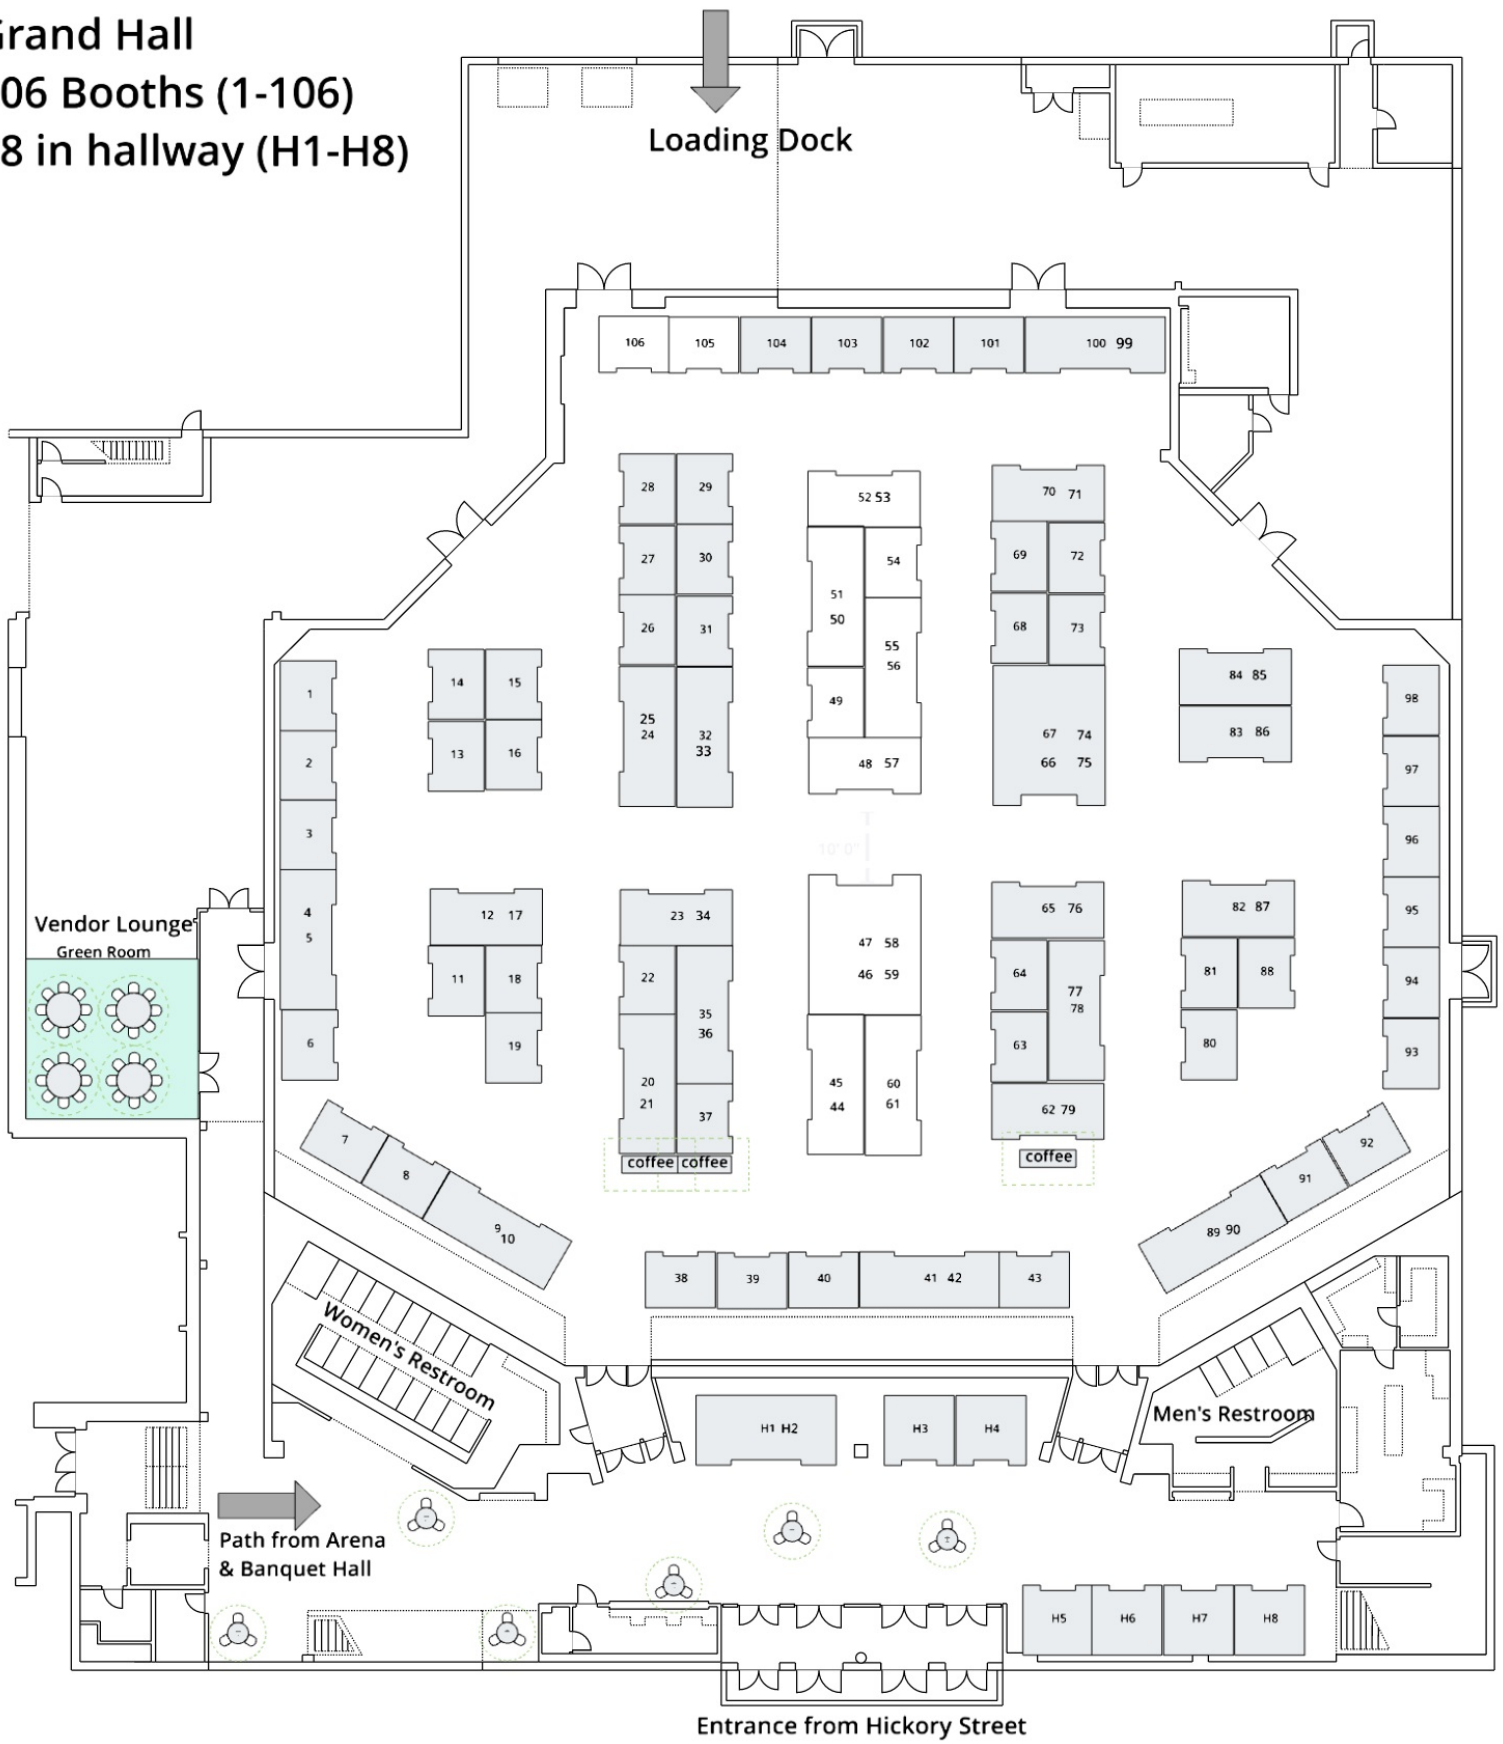

Arena Lobby
11 Booths (H9-H19)

20 Feet

Arena

97 Booths + Equipment Aisle (204-209)

20 Feet

Grand Hall
106 Booths (1-106)
+8 in hallway (H1-H8)

20 Feet