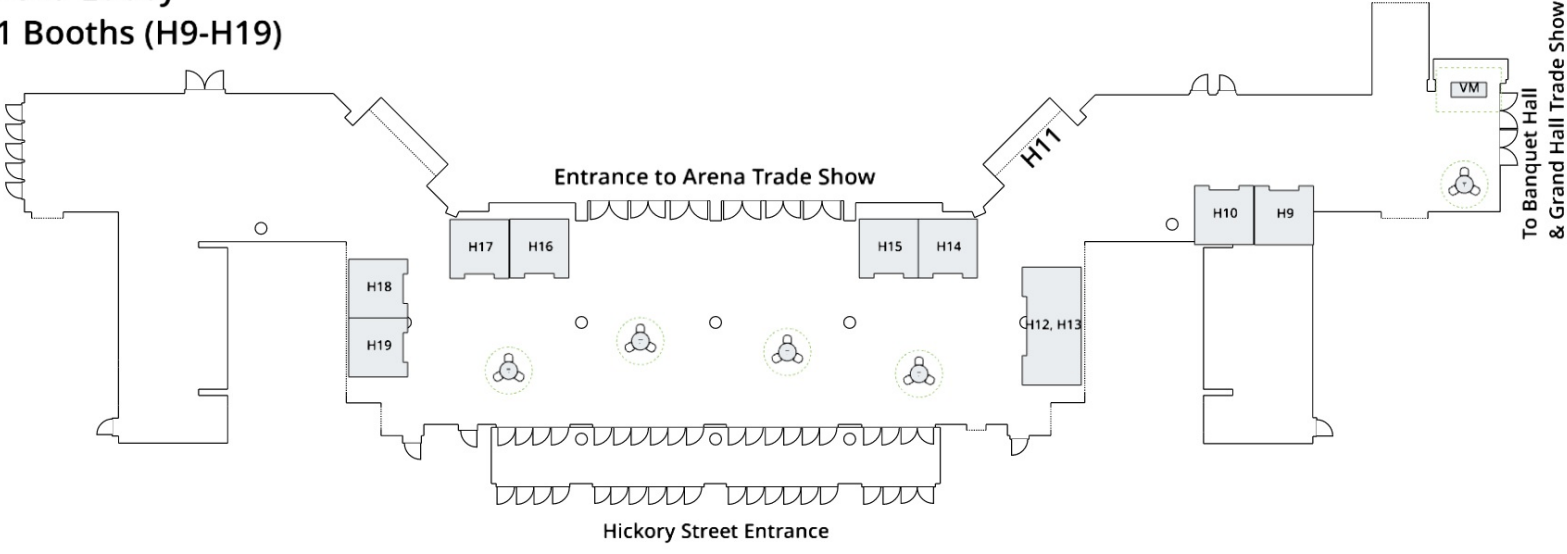

Arena Lobby
11 Booths (H9-H19)

20 Feet

Arena

97 Booths + Equipment Aisle (204-209)

20 Feet

Grand Hall
106 Booths (1-106)
+8 in hallway (H1-H8)

20 Feet