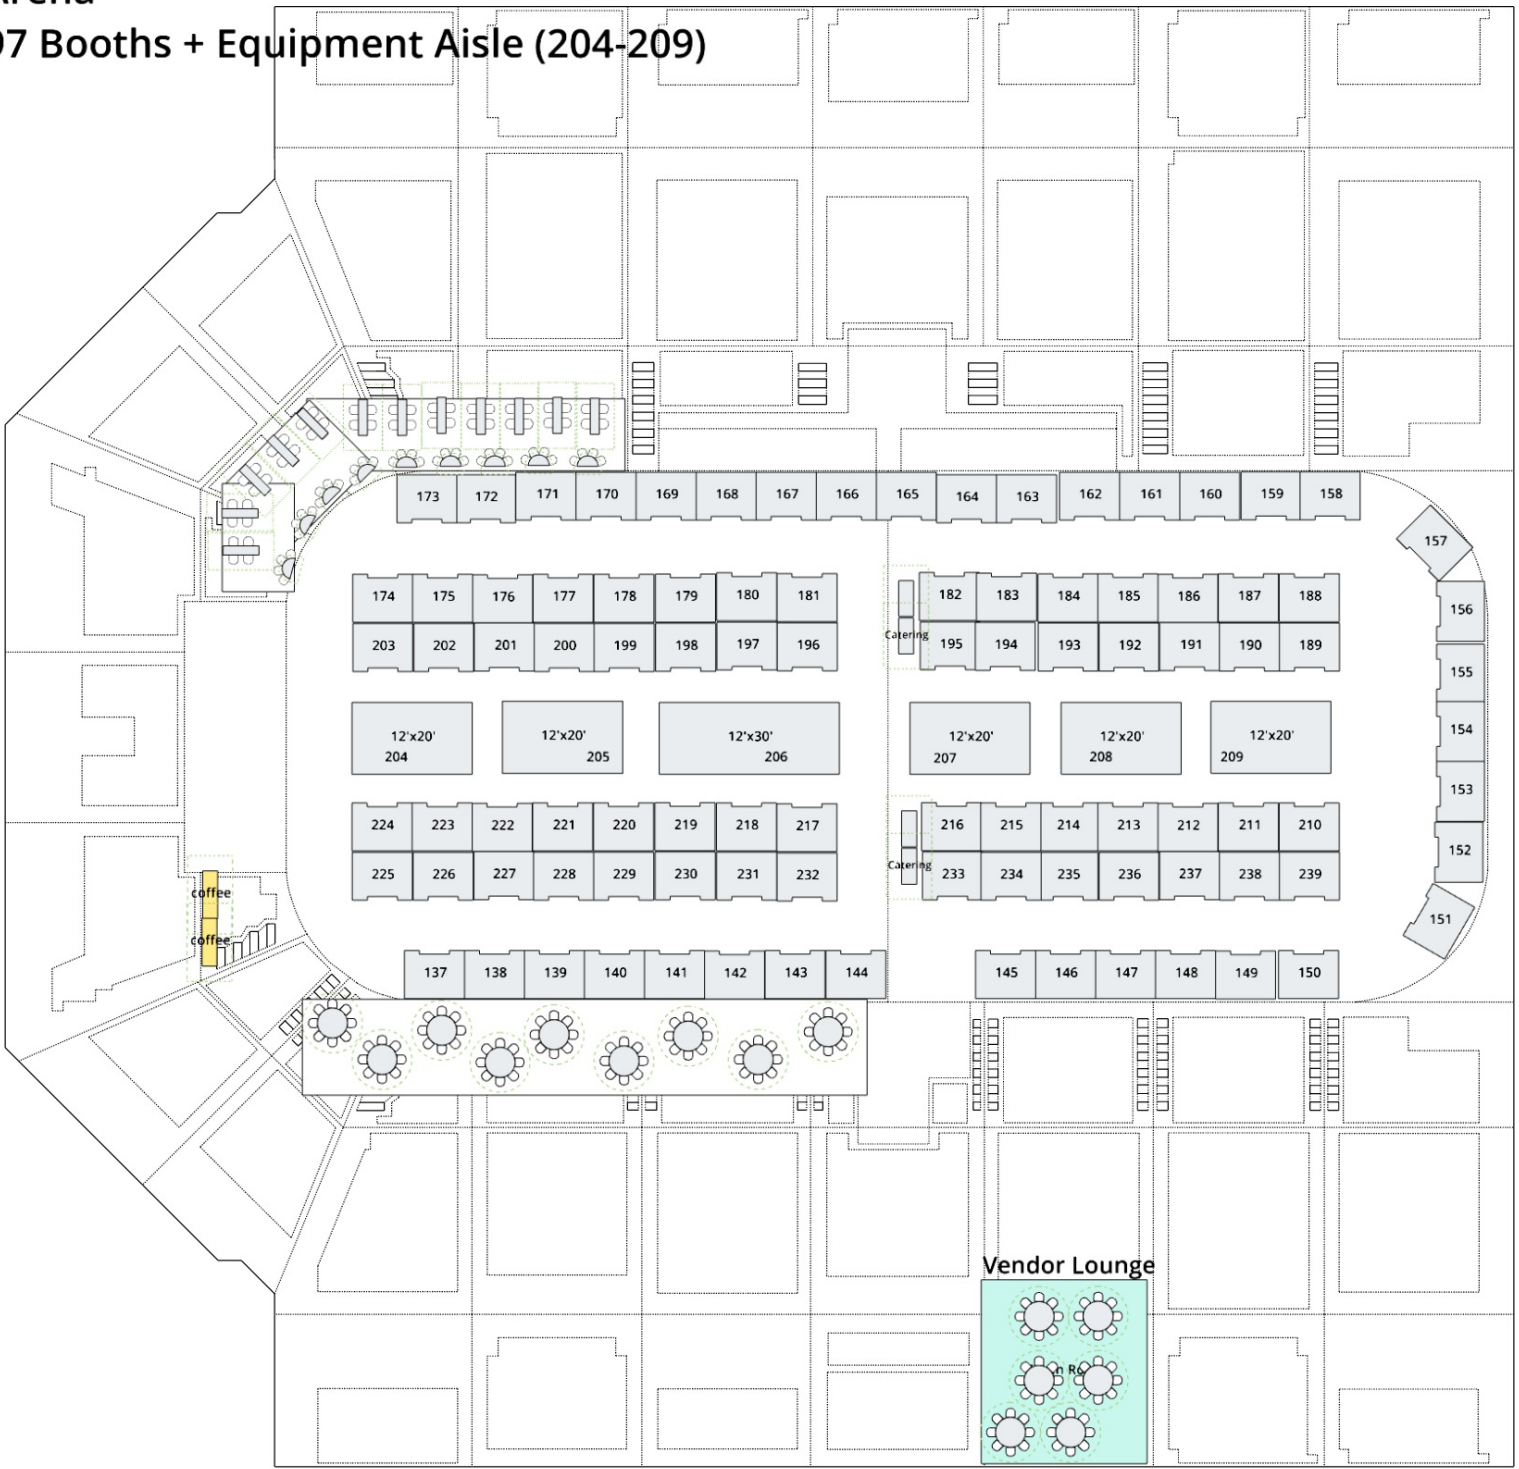

Arena Lobby
11 Booths (H9-H19)

20 Feet

Arena

97 Booths + Equipment Aisle (204-209)

20 Feet

Grand Hall
106 Booths (1-106)
+8 in hallway (H1-H8)

20 Feet