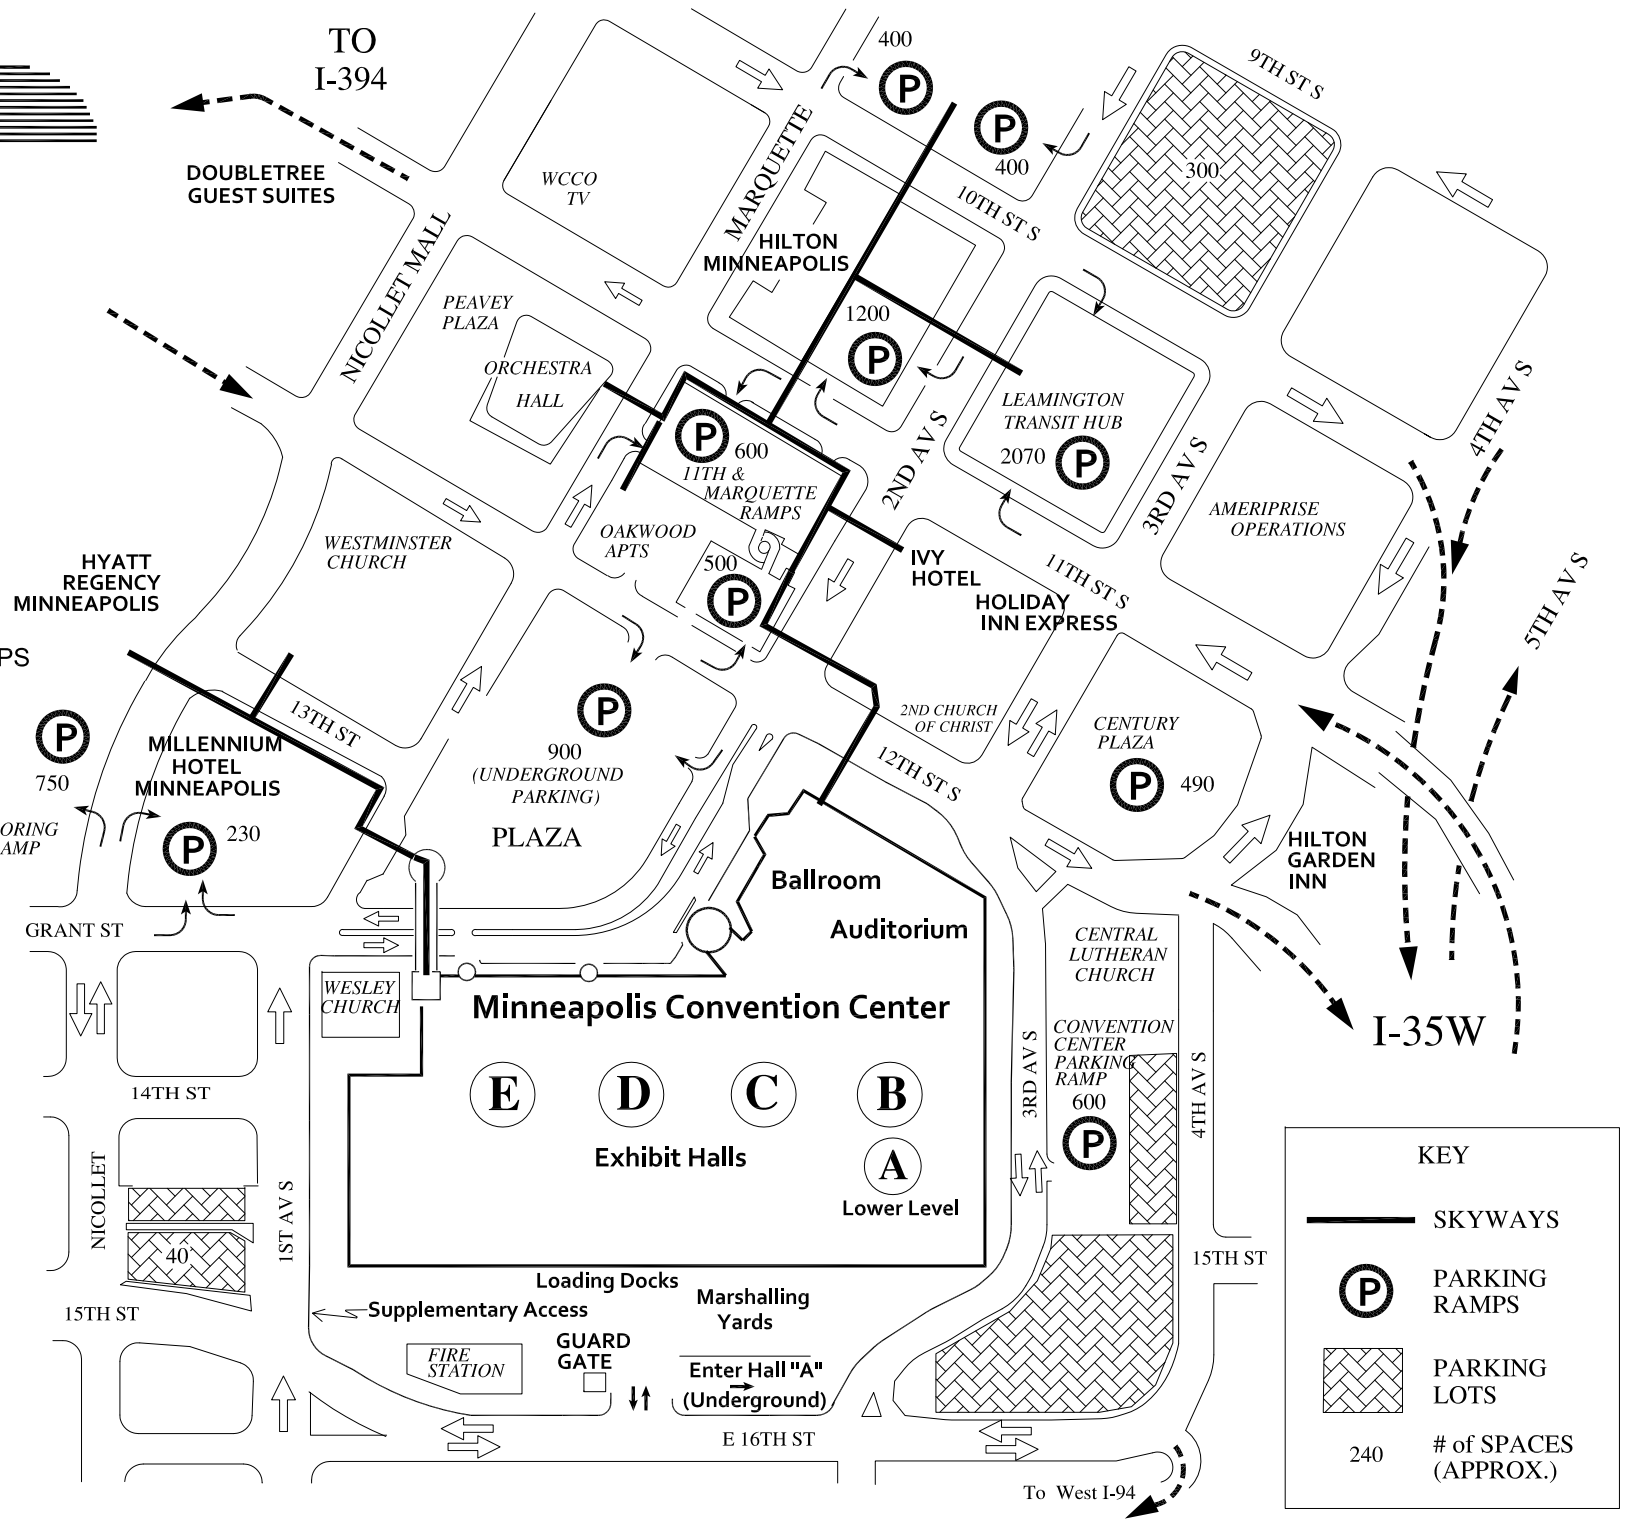

## Parking & Skyway System

### MUNICIPAL PARKING RAMPS

LEAMINGTON (673-9650)  
11TH & MARQUETTE (339-2554)  
PLAZA (339-9061)  
OPEN 6 A.M. - 11 P.M.  
OR LATER FOR EVENTS

OPEN WEEKENDS FOR ALL  
EVENTS AT ORCH. HALL  
AND CONVENTION CENTER

HILTON RAMP (673-9644)  
OPEN 24 HRS/DAY

SKYWAYS ARE OPEN  
M-F 6:30a - 10:00p  
SAT 9:30a - 8:00p  
SUN NOON - 6:00p

Mpls Traffic & Parking Services  
February 2009

KEY	
	SKYWAYS
	PARKING RAMPS
	PARKING LOTS
240	# of SPACES (APPROX.)